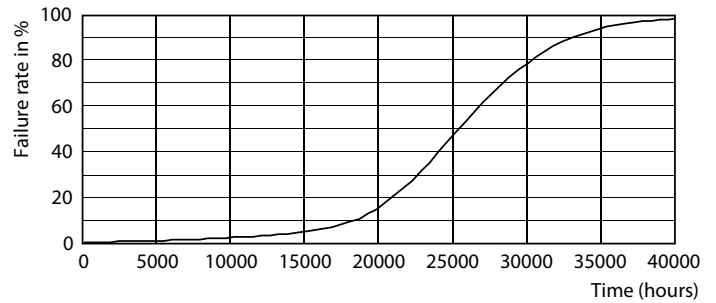

Warnings and Safety

• EM version requires an EM ballast to operate. Please refer to the installation guide or consult a Philips Lighting representative.

Product data

General Information		Operating and Electrical	
Cap-Base	E40 [E40]	Luminous Flux (Nom)	10000 lm
EU RoHS compliant	Yes	Color Designation	Cool Daylight
Nominal Lifetime (Nom)	25000 h	Correlated Color Temperature (Nom)	6500 K
Switching Cycle	50000X	Luminous Efficacy (rated) (Nom)	117.00 lm/W
Technical Type	85-250W	Color Consistency	<6
		Color Rendering Index (Nom)	80
		LLMF At End Of Nominal Lifetime (Nom)	70 %
Light Technical			
Color Code	865 [CCT of 6500K]	Input Frequency	50 to 60 Hz
Beam Angle (Nom)	120 °		

Photometric data

250W E40 Others FR 120D 840 4000K

Lifetime

250W E40 Others FR

250W E40 Others FR