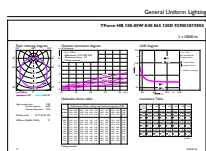

Energy Efficiency Label (EEL)	A+
Energy Consumption kWh/1000 h	85 kWh

Product Data

Full product code	871869682660700
Order product name	TrueForce HB 100-85W E40 865 120D GM
EAN/UPC - Product	8718696826607
Order code	929001875908
Numerator - Quantity Per Pack	1
Numerator - Packs per outer box	2
Material Nr. (12NC)	929001875908
Net Weight (Piece)	0.876 kg

Dimensional drawing

High Bay 95W-10000lm 60D 6500K E40 ND

Product	D	C
TrueForce HB 100-85W E40 865 120D GM	190 mm	270 mm

Photometric data

250W E40 Others FR 120D 865 6500K

250W E40 Others FR

TrueForce LED Industrial and Retail (Highbay – HPI/SON/HPL)