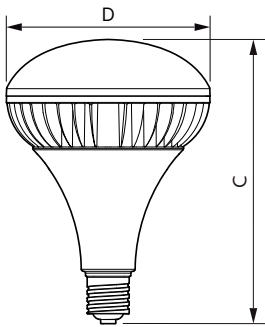

TrueForce LED Industrial and Retail (Highbay – HPI/SON/HPL)

Power (Rated) (Nom)	85 W
Lamp Current (Nom)	715 mA
Wattage Equivalent	250 W
Starting Time (Nom)	0.5 s
Warm Up Time to 60% Light (Nom)	0.5 s
Power Factor (Nom)	0.9
Voltage (Nom)	110-277 V

Temperature

T-Case Maximum (Nom)	90 °C

Controls and Dimming

Dimmable	No

Mechanical and Housing

Bulb Finish	Frosted

Approval and Application

Energy Efficiency Label (EEL)	A+
Energy Consumption kWh/1000 h	85 kWh

Product Data

Full product code	871869682660700
Order product name	TrueForce HB 100-85W E40 865 120D GM
EAN/UPC - Product	8718696826607
Order code	929001875908
Numerator - Quantity Per Pack	1
Numerator - Packs per outer box	2
Material Nr. (12NC)	929001875908
Net Weight (Piece)	0.876 kg

Dimensional drawing

High Bay 95W-10000lm 60D 6500K E40 ND

Product	D	C
TrueForce HB 100-85W E40 865 120D GM	190 mm	270 mm

Photometric data

250W E40 Others FR 120D 865 6500K