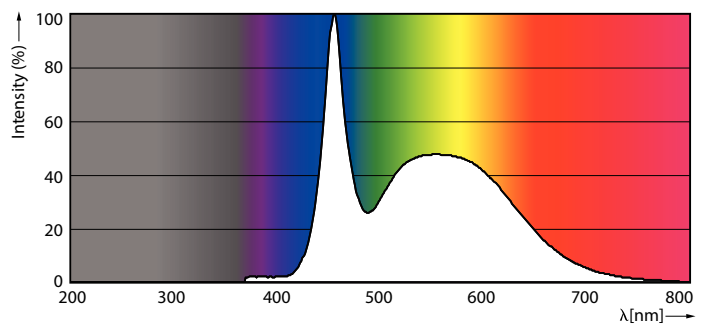

Warnings and Safety

• EM version requires an EM ballast to operate. Please refer to the installation guide or consult a Philips Lighting representative.

Product data

General Information		Operating and Electrical	
Cap-Base	E40 [E40]	Luminous Flux (Nom)	10000 lm
EU RoHS compliant	Yes	Color Designation	Cool Daylight
Nominal Lifetime (Nom)	25000 h	Correlated Color Temperature (Nom)	6500 K
Switching Cycle	50000X	Luminous Efficacy (rated) (Nom)	117.00 lm/W
Technical Type	85-250W	Color Consistency	<6
		Color Rendering Index (Nom)	80
		LLMF At End Of Nominal Lifetime (Nom)	70 %
Light Technical			
Color Code	865 [CCT of 6500K]	Input Frequency	50 to 60 Hz
Beam Angle (Nom)	120 °		

Dimensional drawing

High Bay 95W-10000lm 60D 6500K E40 ND

Product	D	C
TrueForce HB 100-85W E40 865 120D GM	190 mm	270 mm

Photometric data

250W E40 Others FR 120D 865 6500K

250W E40 Others FR

TrueForce LED Industrial and Retail (Highbay – HPI/SON/HPL)

Photometric data

250W E40 Others FR 120D 840 4000K

Lifetime

250W E40 Others FR

250W E40 Others FR