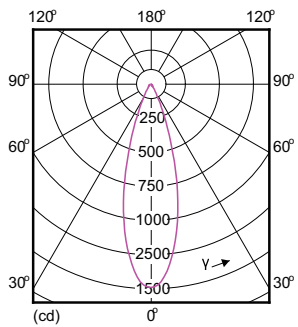

MASTER LEDspot ExpertColor LV

Photometric data

MAS LED ExpertColor 7.2-50W MR16 GU5.3 930 36D