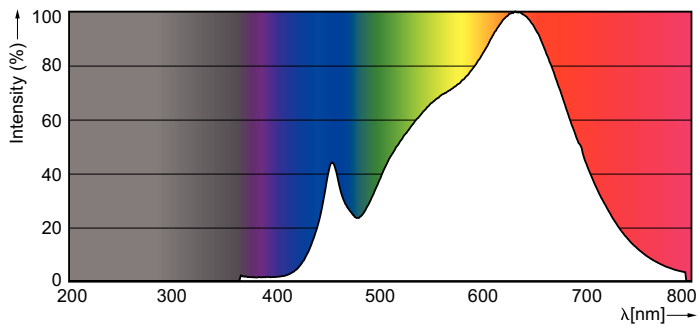

Photometric data

MAS LED ExpertColor 7.2-50W MR16 GU5.3 930