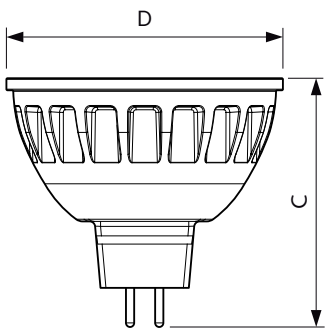

Product data

General Information	
Cap-Base	GU5.3 [GU5.3]
EU RoHS compliant	Yes
Nominal Lifetime (Nom)	40000 h
Switching Cycle	50000X
Technical Type	7.2-50W
Light Technical	
Color Code	930 [CCT of 3000K]
Beam Angle (Nom)	36 °
Luminous Flux (Nom)	480 lm
Luminous Intensity (Nom)	1450 cd
Color Designation	White (WH)
Correlated Color Temperature (Nom)	3000 K
Luminous Efficacy (rated) (Nom)	66.67 lm/W
Color Consistency	<3
Color Rendering Index (Nom)	97

Dimensional drawing

MR16 12V 7.2-50W 420lm 36D 3000K GU5.3 D

Product	D	C
MASTER LED MR16 ExpertColor 7.2-50W 930 36D	51 mm	46 mm

Photometric data

MAS LED ExpertColor 7.2-50W MR16 GU5.3 930

MAS LED ExpertColor 7.2-50W MR16 GU5.3 930 36D