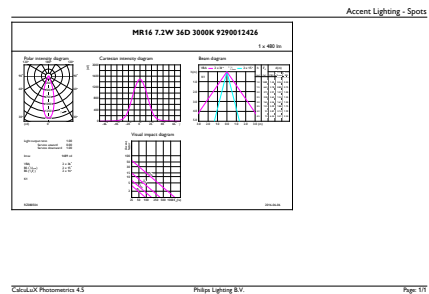

Product data

General Information	
Cap-Base	GU5.3 [GU5.3]
EU RoHS compliant	Yes
Nominal Lifetime (Nom)	40000 h
Switching Cycle	50000X
Technical Type	7.2-50W
Light Technical	
Color Code	930 [CCT of 3000K]
Beam Angle (Nom)	36 °
Luminous Flux (Nom)	480 lm
Luminous Intensity (Nom)	1450 cd
Color Designation	White (WH)
Correlated Color Temperature (Nom)	3000 K
Luminous Efficacy (rated) (Nom)	66.67 lm/W
Color Consistency	<3
Color Rendering Index (Nom)	97

Dimensional drawing

MR16 12V 7.2-50W 420lm 36D 3000K GU5.3 D

Product	D	C
MASTER LED MR16 ExpertColor 7.2-50W 930 36D	51 mm	46 mm

Photometric data

MAS LED ExpertColor 7.2-50W MR16 GU5.3 930

MAS LED ExpertColor 7.2-50W MR16 GU5.3 930 36D

MASTER LEDspot ExpertColor LV

Photometric data

MAS LED ExpertColor 7.2-50W MR16 GU5.3 930 36D