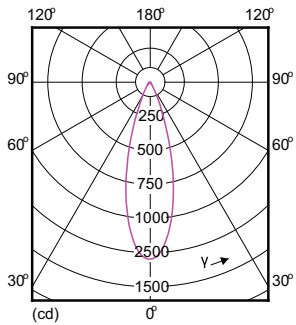

Product data

General Information	
Cap-Base	GU5.3 [GU5.3]
EU RoHS compliant	Yes
Nominal Lifetime (Nom)	40000 h
Switching Cycle	50000X
Technical Type	7.2-50W
Light Technical	
Color Code	927
Beam Angle (Nom)	36 °
Luminous Flux (Nom)	450 lm
Luminous Intensity (Nom)	1350 cd
Color Designation	Warm White (WW)
Correlated Color Temperature (Nom)	2700 K
Luminous Efficacy (rated) (Nom)	62.50 lm/W
Color Consistency	<3
Color Rendering Index (Nom)	97

Dimensional drawing

MR16 12V 7.2-50W 420lm 36D 2700K GU5.3 D

Product	D	C
MASTER LED MR16 ExpertColor 7.2-50W 927 36D	51 mm	46 mm

Photometric data

MAS LED ExpertColor 7.2-50W MR16 GU5.3 927

MAS LED ExpertColor 7.2-50W MR16 GU5.3 927 36D

MASTER LEDspot ExpertColor LV

Photometric data

MAS LED ExpertColor 7.2-50W MR16 GU5.3 927 36D

Lifetime

Master LEDspot ExpertColor LV 50W EZ10 927 10D

Master LEDspot ExpertColor LV 50W EZ10 927 10D