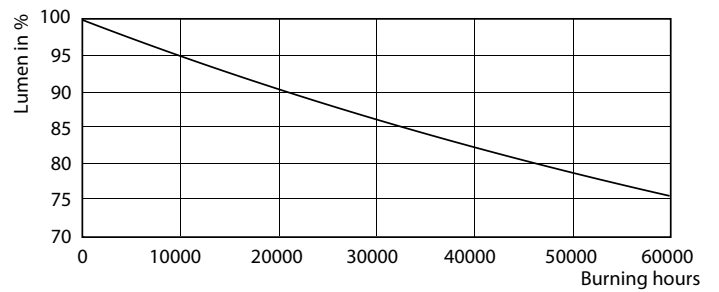

Product data

General Information	
Cap-Base	GU5.3 [GU5.3]
EU RoHS compliant	Yes
Nominal Lifetime (Nom)	40000 h
Switching Cycle	50000X
Technical Type	7.2-50W
Light Technical	
Color Code	927
Beam Angle (Nom)	36 °
Luminous Flux (Nom)	450 lm
Luminous Intensity (Nom)	1350 cd
Color Designation	Warm White (WW)
Correlated Color Temperature (Nom)	2700 K
Luminous Efficacy (rated) (Nom)	62.50 lm/W
Color Consistency	<3
Color Rendering Index (Nom)	97

MASTER LEDspot ExpertColor LV

Photometric data

MAS LED ExpertColor 7.2-50W MR16 GU5.3 927 36D

Lifetime

Master LEDspot ExpertColor LV 50W EZ10 927 10D

Master LEDspot ExpertColor LV 50W EZ10 927 10D