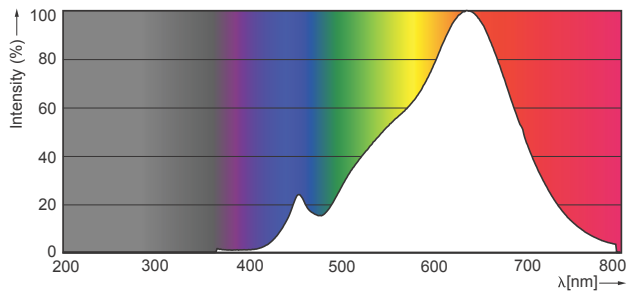

Photometric data

MAS LED ExpertColor 7.2-50W MR16 GU5.3 927