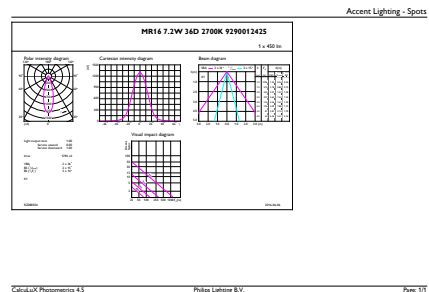

Product data

General Information	
Cap-Base	GU5.3 [GU5.3]
EU RoHS compliant	Yes
Nominal Lifetime (Nom)	40000 h
Switching Cycle	50000X
Technical Type	7.2-50W
Light Technical	
Color Code	927
Beam Angle (Nom)	36 °
Luminous Flux (Nom)	450 lm
Luminous Intensity (Nom)	1350 cd
Color Designation	Warm White (WW)
Correlated Color Temperature (Nom)	2700 K
Luminous Efficacy (rated) (Nom)	62.50 lm/W
Color Consistency	<3
Color Rendering Index (Nom)	97

Full product code	871869657183500
Order product name	MASTER LED MR16 ExpertColor 7.2-50W 927 36D

EAN/UPC - Product	8718696571835
Order code	929001242508
Numerator - Quantity Per Pack	1
Numerator - Packs per outer box	10
Material Nr. (12NC)	929001242508
Net Weight (Piece)	0.034 kg

Dimensional drawing

MR16 12V 7.2-50W 420lm 36D 2700K GU5.3 D

Product	D	C
MASTER LED MR16 ExpertColor 7.2-50W 927 36D	51 mm	46 mm

Photometric data

MAS LED ExpertColor 7.2-50W MR16 GU5.3 927

MAS LED ExpertColor 7.2-50W MR16 GU5.3 927 36D

MASTER LEDspot ExpertColor LV

Photometric data

MAS LED ExpertColor 7.2-50W MR16 GU5.3 927 36D

Lifetime

Master LEDspot ExpertColor LV 50W EZ10 927 10D

Master LEDspot ExpertColor LV 50W EZ10 927 10D