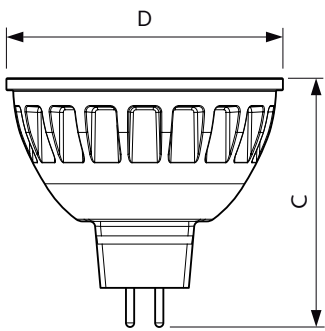

Product data

General Information	
Cap-Base	GU5.3 [GU5.3]
EU RoHS compliant	Yes
Nominal Lifetime (Nom)	40000 h
Switching Cycle	50000X
Technical Type	7.2-50W
Light Technical	
Color Code	927
Beam Angle (Nom)	36 °
Luminous Flux (Nom)	450 lm
Luminous Intensity (Nom)	1350 cd
Color Designation	Warm White (WW)
Correlated Color Temperature (Nom)	2700 K
Luminous Efficacy (rated) (Nom)	62.50 lm/W
Color Consistency	<3
Color Rendering Index (Nom)	97

Dimensional drawing

MR16 12V 7.2-50W 420lm 36D 2700K GU5.3 D

Product	D	C
MASTER LED MR16 ExpertColor 7.2-50W 927 36D	51 mm	46 mm

Photometric data

MAS LED ExpertColor 7.2-50W MR16 GU5.3 927

MAS LED ExpertColor 7.2-50W MR16 GU5.3 927 36D