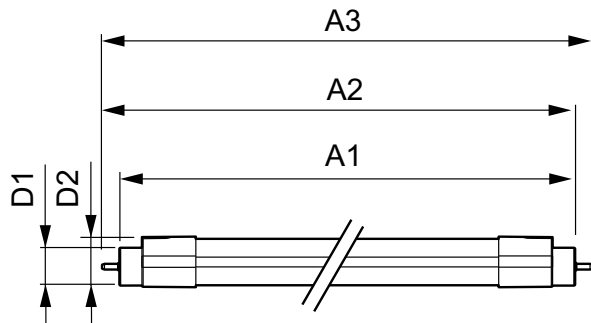

Essential LED tubes T5 Mains

Approval Marks	RoHS compliance KEMA Keur certificate CE marking
Energy Consumption kWh/1000 h	9 kWh
Product Data	
Full product code	694793910976000
Order product name	MASTER LEDtube 600mm 7.5W865 G5 I
EAN/UPC - Product	6947939109760

Order code	929001155010
Numerator - Quantity Per Pack	1
Numerator - Packs per outer box	20
Material Nr. (12NC)	929001155010
Net Weight (Piece)	0.076 kg

Dimensional drawing

TLED T5 19V 7.5W-14W 800lm160D 6500K G5