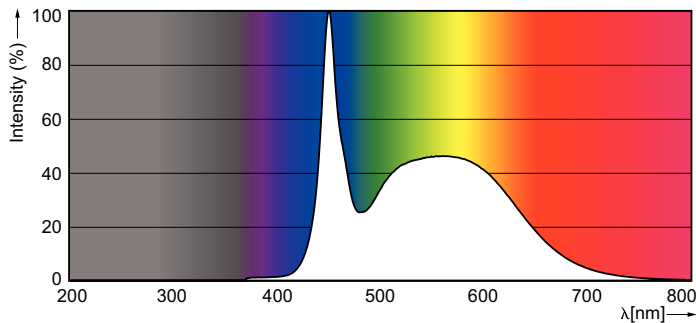

VLE 1500 mm 23 W /865 ROT