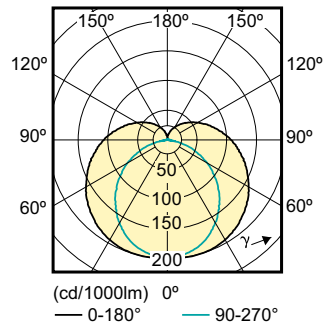

Order code	929001155010
Numerator - Quantity Per Pack	1
Numerator - Packs per outer box	20
Material Nr. (12NC)	929001155010
Net Weight (Piece)	0.076 kg

Dimensional drawing

TLED T5 19V 7.5W-14W 800lm160D 6500K G5

Product	D1	D2	A1	A2	A3
MASTER LEDtube 600mm 7.5W865 G5 I	15.8 mm	21.0 mm	548.0 mm	555.0 mm	562.0 mm

Photometric data

LED Lamps, LEDtubes, MASTER LEDtube 600mm 7.5W 6500K G5 I

LED Lamps, LEDtubes, MASTER LEDtube 600mm 7.5W 6500K G5 I