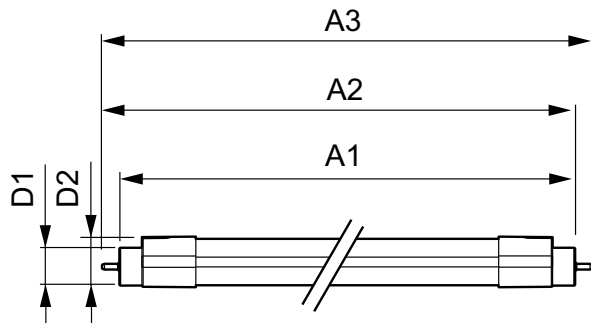

Product data

General Information		Power Factor (Nom)	
Cap-Base	G5 [G5]		0.9
EU RoHS compliant	Yes	Voltage (Nom)	33 V
Nominal Lifetime (Nom)	40000 h	Temperature	
Switching Cycle	50000X	T-Ambient (Max)	45 °C
Light Technical		T-Ambient (Min)	-20 °C
Color Code	865 [CCT of 6500K]	T-Storage (Max)	65 °C
Beam Angle (Nom)	160 °	T-Storage (Min)	-40 °C
Luminous Flux (Nom)	1600 lm	T-Case Maximum (Nom)	50 °C
Correlated Color Temperature (Nom)	6500 K	Controls and Dimming	
Color Consistency	<6	Dimmable	No
Color Rendering Index (Nom)	83	Mechanical and Housing	
LLMF At End Of Nominal Lifetime (Nom)	70 %	Product Length	1200 mm
Operating and Electrical		Approval and Application	
Input Frequency	50 to 60 Hz	Energy Efficiency Label (EEL)	A+
Power (Rated) (Nom)	13 W	Energy Saving Product	Yes
Starting Time (Nom)	0.5 s	Suitable For Accent Lighting	No
Warm Up Time to 60% Light (Nom)	0.5 s		

Essential LED tubes T5 Mains

Approval Marks	RoHS compliance KEMA Keur certificate CE marking
Energy Consumption kWh/1000 h	15 kWh
Product Data	
Full product code	694793910875600
Order product name	MASTER LEDtube 1200mm 13W865 G5 I
EAN/UPC - Product	6947939108756

Order code	929001131210
Numerator - Quantity Per Pack	1
Numerator - Packs per outer box	20
Material Nr. (12NC)	929001131210
Net Weight (Piece)	0.155 kg

Dimensional drawing

TLED T5 1200mm 13W DC 400mA 33V 6500K

Product	D1	D2	A1	A2	A3
MASTER LEDtube 1200mm 13W865 G5 I	15.8 mm	21.0 mm	1148.0 mm	1155.0 mm	1162.0 mm

Photometric data

LED Lamps, LEDtubes, MASTER LEDtube 1200mm 13W 6500K G5 I

LED Lamps, LEDtubes, MASTER LEDtube 1200mm 13W 6500K G5 I