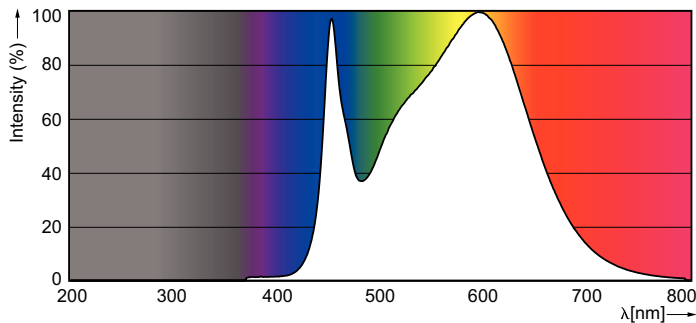

Product data

General Information		Power Factor (Nom)	
Cap-Base	G5 [G5]		0.9
EU RoHS compliant	Yes	Voltage (Nom)	33 V
Nominal Lifetime (Nom)	40000 h	Temperature	
Switching Cycle	50000X	T-Ambient (Max)	45 °C
Light Technical		T-Ambient (Min)	-20 °C
Color Code	865 [CCT of 6500K]	T-Storage (Max)	65 °C
Beam Angle (Nom)	160 °	T-Storage (Min)	-40 °C
Luminous Flux (Nom)	1600 lm	T-Case Maximum (Nom)	50 °C
Correlated Color Temperature (Nom)	6500 K	Controls and Dimming	
Color Consistency	<6	Dimmable	No
Color Rendering Index (Nom)	83	Mechanical and Housing	
LLMF At End Of Nominal Lifetime (Nom)	70 %	Product Length	1200 mm
Operating and Electrical		Approval and Application	
Input Frequency	50 to 60 Hz	Energy Efficiency Label (EEL)	A+
Power (Rated) (Nom)	13 W	Energy Saving Product	Yes
Starting Time (Nom)	0.5 s	Suitable For Accent Lighting	No
Warm Up Time to 60% Light (Nom)	0.5 s		

Product	D1	D2	A1	A2	A3
MASTER LEDtube 1200mm 13W865 G5 I	15.8 mm	21.0 mm	1148.0 mm	1155.0 mm	1162.0 mm

Photometric data

LED Lamps, LEDtubes, MASTER LEDtube 1200mm 13W 6500K G5 I

LED Lamps, LEDtubes, MASTER LEDtube 1200mm 13W 6500K G5 I