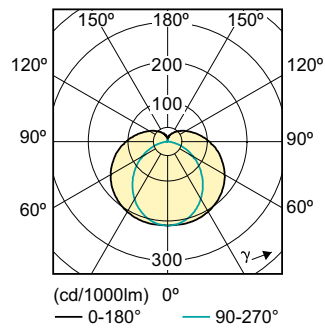

Order code	929001131210
Numerator - Quantity Per Pack	1
Numerator - Packs per outer box	20
Material Nr. (12NC)	929001131210
Net Weight (Piece)	0.155 kg

Dimensional drawing

TLED T5 1200mm 13W DC 400mA 33V 6500K

Product	D1	D2	A1	A2	A3
MASTER LEDtube 1200mm 13W865 G5 I	15.8 mm	21.0 mm	1148.0 mm	1155.0 mm	1162.0 mm

Photometric data

LED Lamps, LEDtubes, MASTER LEDtube 1200mm 13W 6500K G5 I

LED Lamps, LEDtubes, MASTER LEDtube 1200mm 13W 6500K G5 I