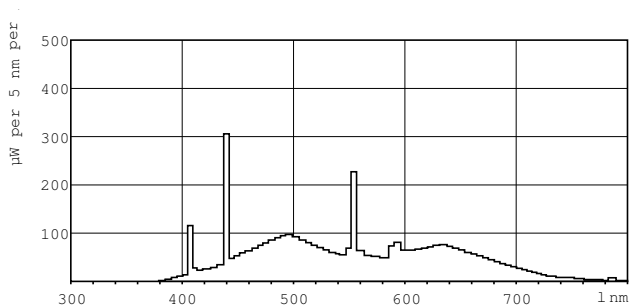

MASTER TL-D 90 Graphica

Energy Consumption kWh/1000 h	43 kWh
Product Data	
Full product code	871150088836525
Order product name	MASTER TL-D 90 Graphica 36W/965 SLV/10
EAN/UPC - Product	8711500888365
Order code	928044796581

Numerator - Quantity Per Pack	1
Numerator - Packs per outer box	10
Material Nr. (12NC)	928044796581
Net Weight (Piece)	135.000 g
ILCOS Code	FD-36/65/1A-E-G13

Dimensional drawing

Product	D (max)	A (max)	B (max)	B (min)	C (max)
MASTER TL-D 90 Graphica 36W/965 SLV/10	28 mm	1199.4 mm	1206.5 mm	1204.1 mm	1213.6 mm

TL-D Graphica 36W/965

Photometric data

Lightcolor TL-D Graphica /965