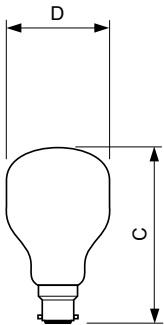

Softone Standard T-shape

Softone 100W B22 230V T55 WH U 1CT/100

T-shaped gas-filled lamps with a modern appearance

Product data

General Information	
Cap-Base	B22 [B22]
Operating Position	UNIVERSAL [Universal]
Nominal Lifetime (Nom)	1000 h

Light Technical	
Luminous Flux (Nom)	1200 lm
Color Rendering Index (Nom)	100

Operating and Electrical	
Power (Rated) (Nom)	100 W
Voltage (Nom)	230 V

Controls and Dimming	
Dimmable	Yes

Mechanical and Housing	
Bulb Finish	Soft White

Product Data	
Full product code	890143700492500
Order product name	Softone 100W B22 230V T55 WH U 1CT/100
EAN/UPC - Product	8901437004925
Order code	926000205014
Numerator - Quantity Per Pack	1
Numerator - Packs per outer box	100
Material Nr. (12NC)	926000205014
Net Weight (Piece)	0.031 kg
ILCOS Code	IAT/W-100-230-B22d-55

Softone Standard T-shape

Dimensional drawing

Product	D	C (max)
Softone 100W B22 230V T55 WH U 1CT/100	55 mm	93.5 mm

STD SOFT 100W B22 230V T55 SW