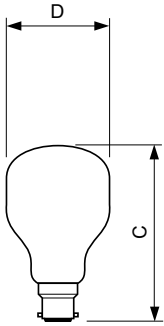

Softone Standard T-shape

Softone 60W B22 230V T55 WH U 1CT/100

T-shaped gas-filled lamps with a modern appearance

Product data

General Information		Mechanical and Housing	
Cap-Base	B22 [B22]	Bulb Finish	Soft White
Operating Position	UNIVERSAL [Universal]		
Nominal Lifetime (Nom)	1000 h	Product Data	
		Full product code	890143700491800
Light Technical		Order product name	Softone 60W B22 230V T55 WH U 1CT/100
Luminous Flux (Nom)	630 lm	EAN/UPC - Product	8901437004918
Color Rendering Index (Nom)	100	Order code	926000205012
		Numerator - Quantity Per Pack	1
Operating and Electrical		Numerator - Packs per outer box	100
Power (Rated) (Nom)	60 W	Material Nr. (12NC)	926000205012
Voltage (Nom)	230 V	Net Weight (Piece)	0.031 kg
		ILCOS Code	IAT/W-60-230-B22d-55
Controls and Dimming			
Dimmable	Yes		

Softone Standard T-shape

Dimensional drawing

Product	D	C (max)
Softone 60W B22 230V T55 WH U 1CT/100	55 mm	93.5 mm

STD SOFT 60W B22 230V T55 SW