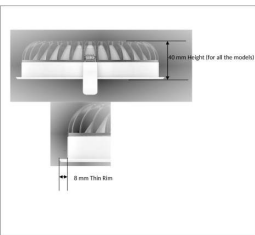

GreenPerform Sleek

Initial Performance (IEC Compliant)

Initial luminous flux (system flux)	1500 lm
Initial LED luminaire efficacy	110 lm/W
Init. Corr. Color Temperature	3000 K
Init. Color Rendering Index	>80
Initial chromaticity	<5
Initial input power	13.5 W
Power consumption tolerance	+/-10%

Over Time Performance (IEC Compliant)

Median useful life L70B50	50000 h

Application Conditions

Ambient temperature range	0 to +45 °C

Product Data

Order product name	DN296B LED15S-3000 PSU WH
Order code	919515812857
Numerator - Quantity Per Pack	1
Numerator - Packs per outer box	20
Material Nr. (12NC)	919515812857
Net Weight (Piece)	0.280 kg

Dimensional drawing

Indoor Luminaires