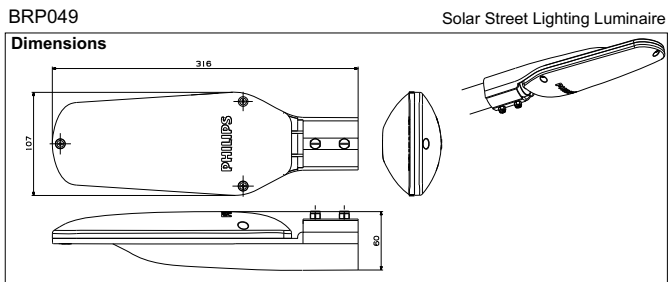

Product data

General Information		Mechanical and Housing	
Driver included	Yes	Overall length	316 mm
Optical cover/lens type	Polycarbonate	Overall width	107 mm
Cable	Cord 0.5 m 4 core for battery and panel, without connectors and additional 1.0 m cable for solar panel included in the box	Overall height	60 mm
CE mark	CE mark	Approval and Application	
Warranty period	3 years	Ingress protection code	IP65 [Dust penetration-protected, jet-proof]
Material	Pressure die cast aluminum	Mech. impact protection code	IK08 [5 J vandal-protected]
Operating and Electrical		Initial Performance (IEC Compliant)	
Charge controller type	MPPT	Initial luminous flux (system flux)	1900 lm
Charge controller wattage	17 W	Init. Corr. Color Temperature	5700 K
Cable connection kit	Included	Init. Color Rendering Index	>70
Controls and Dimming		Over Time Performance (IEC Compliant)	
Dimmable	Yes	Median useful life L70B50	50000 h
Configurability	Factory Configurable	Application Conditions	
		Ambient temperature range	0 to +35 °C
		Solar dimming profile	Dim to 50% after 6 Hours

Smart Bright Solar

Grid connection type	Off grid
Battery location	Outside Luminaire

Product Data

Order product name	BRP049 LED 19 CW MR S2 12V LFP DIM Solar
Order code	919515812182
Numerator - Quantity Per Pack	1

Numerator - Packs per outer box	1
Material Nr. (12NC)	919515812182
Net Weight (Piece)	5.400 kg

Dimensional drawing

Solar Street Lights