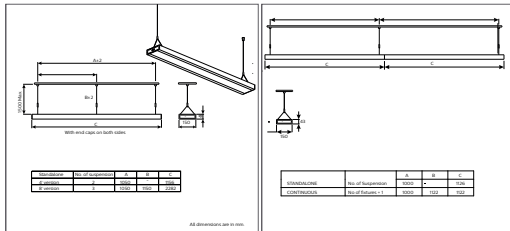

Pureline SP680P

Initial LED luminaire efficacy	100 lm/W
Init. Corr. Color Temperature	6500 K
Init. Color Rendering Index	>80
Initial input power	76 W
Power consumption tolerance	+/-10%

Over Time Performance (IEC Compliant)

Median useful life L70B50	50000 h

Application Conditions

Ambient temperature range	0 to +45 °C

Product Data

Order product name	SP680P LED78S 6500 PSD WH L240 S1
Order code	919515811532
Numerator - Quantity Per Pack	1
Numerator - Packs per outer box	1
Material Nr. (12NC)	919515811532
Net Weight (Piece)	4.990 kg

Dimensional drawing

Product: Pureline Suspended
Type: SP680
Application: Indoor

IN9002SUS - Suspended luminaires