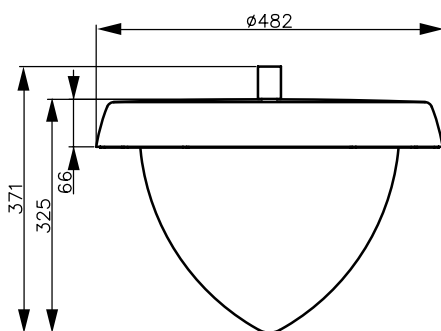

UNIUrban

Initial input power	33 W
Power consumption tolerance	+/-10%

Application Conditions

Ambient temperature range	-40 to +50 °C

Product Data

Full product code	911401727752
Order product name	BSS461 LED40 NW 110-277V CLASSIC

Order code	911401727752
Numerator - Quantity Per Pack	1
Numerator - Packs per outer box	1
Material Nr. (12NC)	911401727752
Net Weight (Piece)	7.649 kg

Dimensional drawing

UNIUrban BDP461/BGP461/BSP461/BSS461