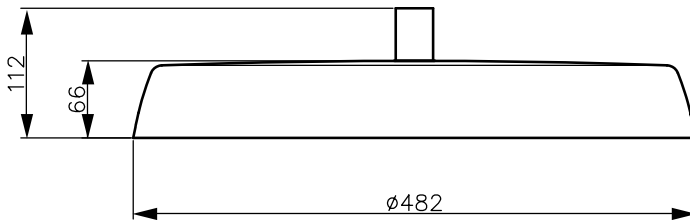

UNIUrban

Initial input power	100 W
Power consumption tolerance	+/-10%

Application Conditions

Ambient temperature range	-40 to +50 °C

Product Data

Full product code	911401727722
Order product name	BSP461 LED120 WW 110-277V TA

Order code	911401727722
Numerator - Quantity Per Pack	1
Numerator - Packs per outer box	1
Material Nr. (12NC)	911401727722
Net Weight (Piece)	9.499 kg

Dimensional drawing

UNIUrban BDP461/BGP461/BSP461/BSS461