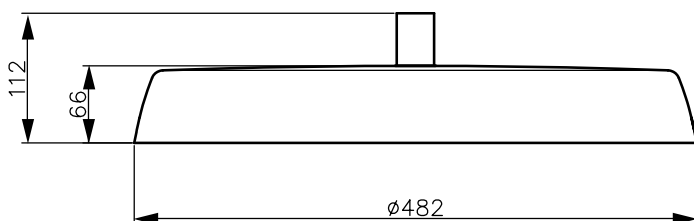

Initial input power	33 W
Power consumption tolerance	+/-10%

Application Conditions

Ambient temperature range	-40 to +50 °C

Product Data

Full product code	911401727642
Order product name	BSP461 LED40 WW 110-277V TA

Order code	911401727642
Numerator - Quantity Per Pack	1
Numerator - Packs per outer box	1
Material Nr. (12NC)	911401727642
Net Weight (Piece)	8.699 kg

Dimensional drawing

UNIUrban BDP461/BGP461/BSP461/BSS461