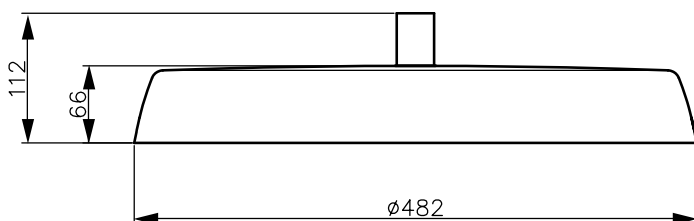

UNIUrban

Initial input power	33 W
Power consumption tolerance	+/-10%

Application Conditions

Ambient temperature range	-40 to +50 °C

Product Data

Full product code	911401727622
Order product name	BSP461 LED40 WW 110-277V TS

Order code	911401727622
Numerator - Quantity Per Pack	1
Numerator - Packs per outer box	1
Material Nr. (12NC)	911401727622
Net Weight (Piece)	8.699 kg

Dimensional drawing

UNIUrban BDP461/BGP461/BSP461/BSS461