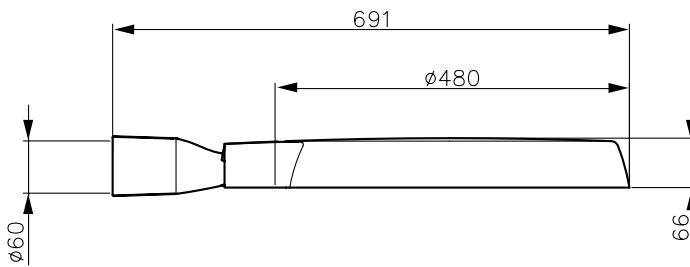

Init. Corr. Color Temperature	3000 K
Init. Color Rendering Index	≥70
Initial input power	100 W
Power consumption tolerance	+/-10%

Application Conditions

Ambient temperature range	-40 to +50 °C

Product Data

Full product code	911401727582

Order product name	BGP461 LED120 WW 110-277V TS
Order code	911401727582
Numerator - Quantity Per Pack	1
Numerator - Packs per outer box	1
Material Nr. (12NC)	911401727582
Net Weight (Piece)	10.649 kg

Dimensional drawing

UNIUrban BDP461/BGP461/BSP461/BSS461