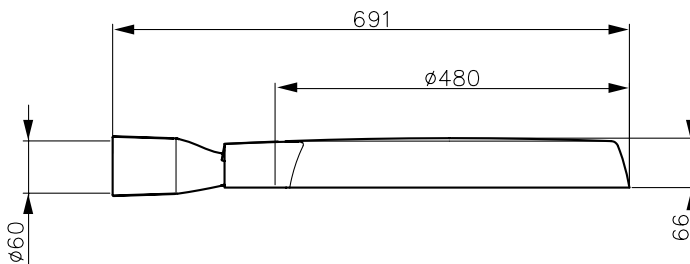

Init. Corr. Color Temperature	3000 K
Init. Color Rendering Index	≥70
Initial input power	33 W
Power consumption tolerance	+/-10%

Application Conditions

Ambient temperature range	-40 to +50 °C

Product Data

Full product code	911401727502

Order product name	BGP461 LED40 WW 110-277V TS
Order code	911401727502
Numerator - Quantity Per Pack	1
Numerator - Packs per outer box	1
Material Nr. (12NC)	911401727502
Net Weight (Piece)	9.849 kg

Dimensional drawing

UNIUrban BDP461/BGP461/BSP461/BSS461