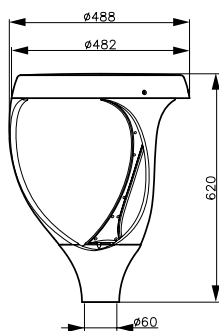

Mechanical and Housing	
Housing Material	Aluminum
Optical cover/lens material	Tempered glass
Mounting device	60P [Post-top for diameter 60 mm]
Optical cover/lens finish	Clear
Overall height	620 mm
Overall diameter	480 mm
Color	Gray

Order code	911401727492
Numerator - Quantity Per Pack	1
Numerator - Packs per outer box	1
Material Nr. (12NC)	911401727492
Net Weight (Piece)	11.449 kg

Dimensional drawing

UNIUrban BDP461/BGP461/BSP461/BSS461