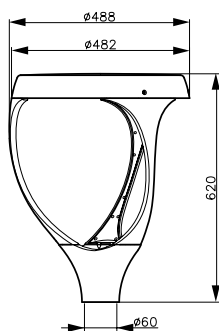

UNIUrban

Initial input power	100 W
Power consumption tolerance	+/-10%

Application Conditions

Ambient temperature range	-40 to +50 °C

Product Data

Full product code	911401727482
Order product name	BDP461 LED100 WW 110-277V TS

Order code	911401727482
Numerator - Quantity Per Pack	1
Numerator - Packs per outer box	1
Material Nr. (12NC)	911401727482
Net Weight (Piece)	11.449 kg

Dimensional drawing

UNIUrban BDP461/BGP461/BSP461/BSS461