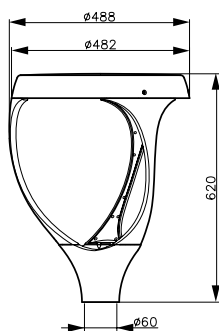

Mechanical and Housing	
Housing Material	Aluminum
Optical cover/lens material	Tempered glass
Mounting device	60P [Post-top for diameter 60 mm]
Optical cover/lens finish	Clear
Overall height	620 mm
Overall diameter	488 mm
Color	Gray

Order code	911401727472
Numerator - Quantity Per Pack	1
Numerator - Packs per outer box	1
Material Nr. (12NC)	911401727472
Net Weight (Piece)	10.949 kg

Dimensional drawing

UNIUrban BDP461/BGP461/BSP461/BSS461