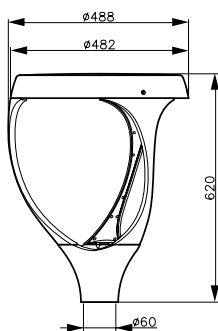

Mechanical and Housing	
Housing Material	Aluminum
Optical cover/lens material	Tempered glass
Mounting device	60P [Post-top for diameter 60 mm]
Optical cover/lens finish	Clear
Overall height	620 mm
Overall diameter	488 mm
Color	Gray

UNIUrban

Initial input power	33 W
Power consumption tolerance	+/-10%

Application Conditions

Ambient temperature range	-40 to +50 °C
---------------------------	---------------

Product Data

Full product code	911401727442
Order product name	BDP461 LED33 WW 110-277V TS

Order code	911401727442
Numerator - Quantity Per Pack	1
Numerator - Packs per outer box	1
Material Nr. (12NC)	911401727442
Net Weight (Piece)	10.649 kg

Dimensional drawing

UNIUrban BDP461/BGP461/BSP461/BSS461