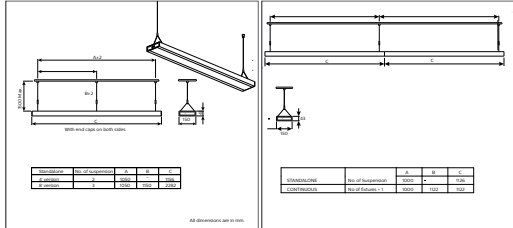

Pureline SP680P

Application

- Office Lighting
- Meeting & conference room lighting

Warnings and Safety

- Meant for use in Indoor environment only

Versions

Dimensional drawing

Product: Pureline Suspended
 Type: SP680
 Application: Indoor