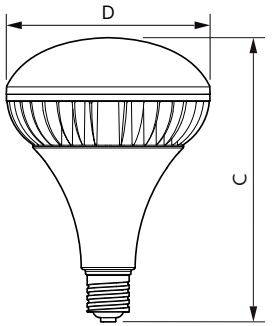

Warnings and Safety

- EM version requires an EM ballast to operate. Please refer to the installation guide or consult a Philips Lighting representative.

Versions

E40 Others

E40 Others

Dimensional drawing

Product	D	C
TrueForce Core HB 200-160W E40 865 WB GM	211 mm	252 mm
TrueForce Core HB 200-160W E40 840 NB GM	211 mm	263 mm
TrueForce Core HB 200-160W E40 865 NB GM	211 mm	252 mm