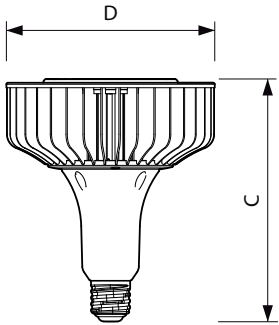

Warnings and Safety

- EM version requires an EM ballast to operate. Please refer to the installation guide or consult a Philips Lighting representative.

Versions

E40 Others

E40 Others

Dimensional drawing

Product	D	C
TrueForce Core HB 200-160W E40 865 WB GM	211 mm	252 mm
TrueForce Core HB 200-160W E40 840 NB GM	211 mm	263 mm
TrueForce Core HB 200-160W E40 865 NB GM	211 mm	252 mm