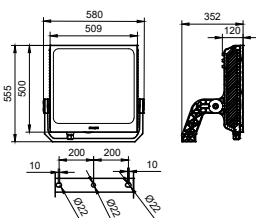

Application Conditions

Ambient temperature range	-40 to +50 °C
---------------------------	---------------

Product Data

Full product code	911401643106
-------------------	--------------

Order product name	BVP680 LED1620/957 1620W 230-400V S7
Order code	911401643106
Numerator - Quantity Per Pack	1
Numerator - Packs per outer box	1
Material Nr. (12NC)	911401643106
Net Weight (Piece)	17.700 kg

Dimensional drawing

Floodlight surface LED