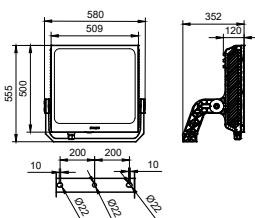

Application Conditions

Ambient temperature range	-40 to +50 °C
---------------------------	---------------

Product Data

Full product code	911401643006
-------------------	--------------

Order product name	BVP680 LED1620/957 1620W 230-400V S5
Order code	911401643006
Numerator - Quantity Per Pack	1
Numerator - Packs per outer box	1
Material Nr. (12NC)	911401643006
Net Weight (Piece)	17.700 kg

Dimensional drawing

Floodlight surface LED