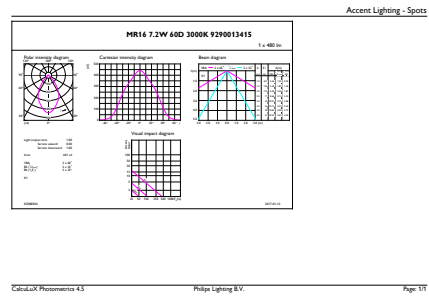

Master LEDspot ExpertColor LV 50W GU5.3 930 60D