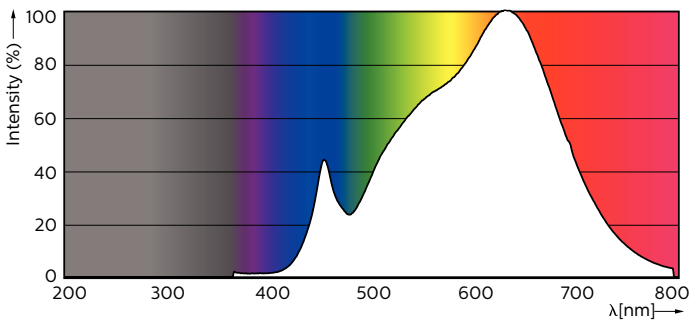

Photometric data

Master LEDspot ExpertColor LV 50W EZ10 930 10D