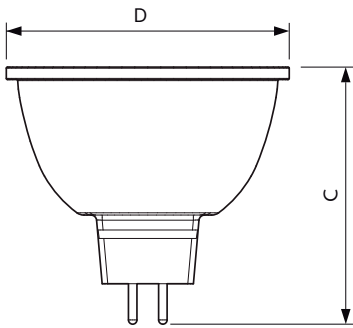

## Dimensional drawing

MAS LED MR16 ExpertColor 7.2-50W 930 60D

Product	D	C
MASTER LED ExpertColor LED MR16 ExpertColor 7.2-50W 930 60D	50.5 mm	46 mm