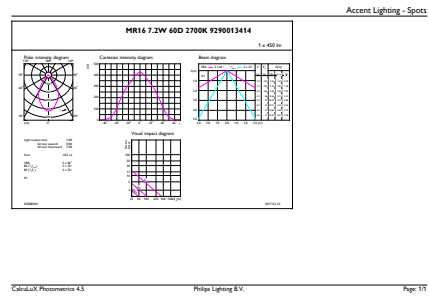

Product data

General Information		LLMF At End Of Nominal Lifetime (Nom) 70 %	
Cap-Base	GU5.3 [GU5.3]		
EU RoHS compliant	Yes	Operating and Electrical	
Nominal Lifetime (Nom)	40000 h	Input Frequency	- Hz
Switching Cycle	50000X	Power (Rated) (Nom)	7.2 W
Technical Type	7.2-50W	Lamp Current (Nom)	800 mA
Light Technical		Wattage Equivalent	50 W
Color Code	927	Starting Time (Nom)	0.5 s
Beam Angle (Nom)	60 °	Warm Up Time to 60% Light (Nom)	1 s
Luminous Flux (Nom)	450 lm	Power Factor (Nom)	0.7
Luminous Intensity (Nom)	410 cd	Voltage (Nom)	12 V
Color Designation	Warm White (WW)	Temperature	
Correlated Color Temperature (Nom)	2700 K	T-Case Maximum (Nom)	92 °C
Luminous Efficacy (rated) (Nom)	62.50 lm/W	Controls and Dimming	
Color Consistency	<3	Dimmable	Yes
Color Rendering Index (Nom)	97		

EAN/UPC - Product	8718696719503
Order code	929001341408
Numerator - Quantity Per Pack	1
Numerator - Packs per outer box	10
Material Nr. (12NC)	929001341408
Net Weight (Piece)	0.034 kg

Dimensional drawing

MAS LED MR16 ExpertColor 7.2-50W 927 60D

Product	D	C
MASTER LED MR16 ExpertColor 7.2-50W 927 60D	50.5 mm	46 mm

Photometric data

Master LEDspot ExpertColor LV 50W EZ10 927 10D

Master LEDspot ExpertColor LV 50W GU5.3 927 60D