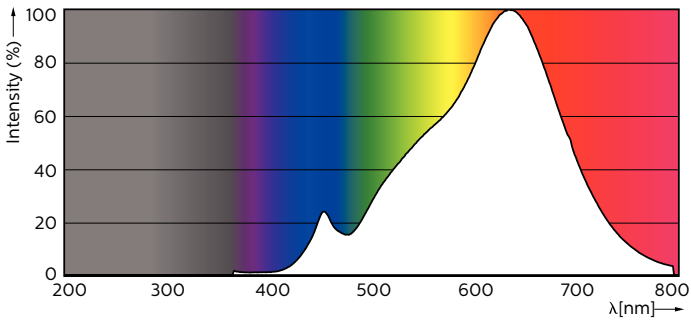

Product data

General Information		LLMF At End Of Nominal Lifetime (Nom) 70 %	
Cap-Base	GU5.3 [GU5.3]		
EU RoHS compliant	Yes	Operating and Electrical	
Nominal Lifetime (Nom)	40000 h	Input Frequency	- Hz
Switching Cycle	50000X	Power (Rated) (Nom)	7.2 W
Technical Type	7.2-50W	Lamp Current (Nom)	800 mA
Light Technical		Wattage Equivalent	50 W
Color Code	927	Starting Time (Nom)	0.5 s
Beam Angle (Nom)	60 °	Warm Up Time to 60% Light (Nom)	1 s
Luminous Flux (Nom)	450 lm	Power Factor (Nom)	0.7
Luminous Intensity (Nom)	410 cd	Voltage (Nom)	12 V
Color Designation	Warm White (WW)	Temperature	
Correlated Color Temperature (Nom)	2700 K	T-Case Maximum (Nom)	92 °C
Luminous Efficacy (rated) (Nom)	62.50 lm/W	Controls and Dimming	
Color Consistency	<3	Dimmable	Yes
Color Rendering Index (Nom)	97		

MASTER LEDspot ExpertColor LV

Approval and Application

Energy Efficiency Label (EEL)	Not applicable
Suitable For Accent Lighting	Yes
Energy Consumption kWh/1000 h	- kWh

Product Data

Full product code	871869671950300
Order product name	MASTER LED MR16 ExpertColor 7.2-50W 927 60D

MAS LED MR16 ExpertColor 7.2-50W 927 60D

Product	D	C
MASTER LED MR16 ExpertColor 7.2-50W 927 60D	50.5 mm	46 mm

Photometric data

Master LEDspot ExpertColor LV 50W EZ10 927 10D

Master LEDspot ExpertColor LV 50W GU5.3 927 60D

MASTER LEDspot ExpertColor LV

Photometric data

Master LEDspot ExpertColor LV 50W GU5.3 927 60D

Lifetime

Master LEDspot ExpertColor LV 50W EZ10 927 10D

Master LEDspot ExpertColor LV 50W EZ10 927 10D