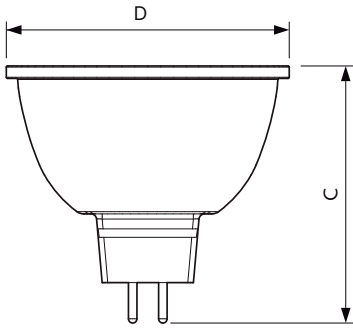

EAN/UPC - Product	8718696719503
Order code	929001341408
Numerator - Quantity Per Pack	1
Numerator - Packs per outer box	10
Material Nr. (12NC)	929001341408
Net Weight (Piece)	0.034 kg

Dimensional drawing