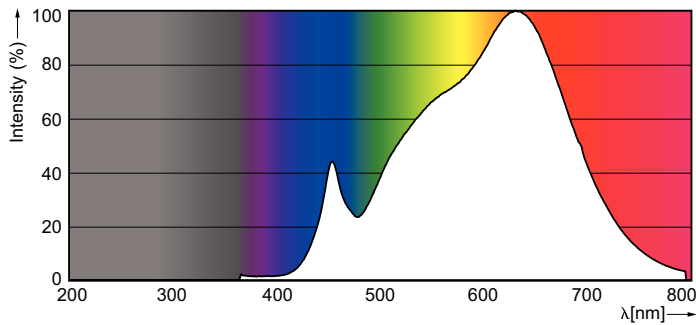

Product data

General Information		LLMF At End Of Nominal Lifetime (Nom) 70 %	
Cap-Base	GU5.3 [GU5.3]		
EU RoHS compliant	Yes	Operating and Electrical	
Nominal Lifetime (Nom)	40000 h	Input Frequency	- Hz
Switching Cycle	50000X	Power (Rated) (Nom)	7.2 W
Technical Type	7.2-50W	Lamp Current (Nom)	800 mA
Light Technical		Wattage Equivalent	50 W
Color Code	930 [CCT of 3000K]	Starting Time (Nom)	0.5 s
Beam Angle (Nom)	36 °	Warm Up Time to 60% Light (Nom)	1 s
Luminous Flux (Nom)	480 lm	Power Factor (Nom)	0.7
Luminous Intensity (Nom)	1450 cd	Voltage (Nom)	12 V
Color Designation	White (WH)	Temperature	
Correlated Color Temperature (Nom)	3000 K	T-Case Maximum (Nom)	92 °C
Luminous Efficacy (rated) (Nom)	66.67 lm/W	Controls and Dimming	
Color Consistency	<3	Dimmable	Yes
Color Rendering Index (Nom)	97		

Material Nr. (12NC) 929001242608

Net Weight (Piece) 0.034 kg

Dimensional drawing

MR16 12V 7.2-50W 420lm 36D 3000K GU5.3 D

Product	D	C
MASTER LED MR16 ExpertColor 7.2-50W 930 36D	51 mm	46 mm

Photometric data