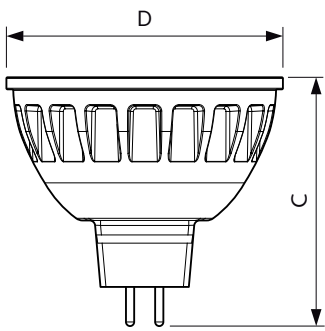

Material Nr. (12NC) 929001242608

Net Weight (Piece) 0.034 kg

Dimensional drawing

MR16 12V 7.2-50W 420lm 36D 3000K GU5.3 D

Product	D	C
MASTER LED MR16 ExpertColor 7.2-50W 930 36D	51 mm	46 mm

Photometric data