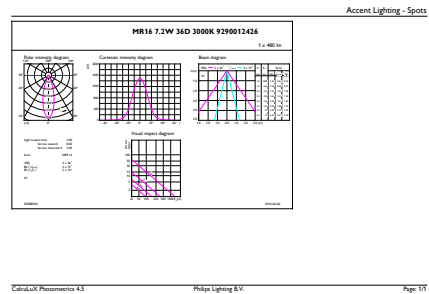

MAS LED ExpertColor 7.2-50W MR16 GU5.3 930 36D