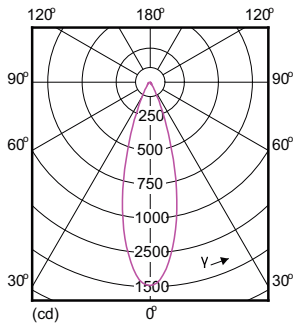

MASTER LEDspot ExpertColor LV

Photometric data

MAS LED ExpertColor 7.2-50W MR16 GU5.3 930 36D