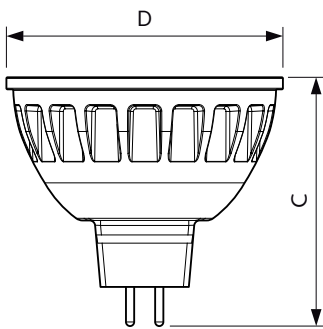

Material Nr. (12NC) 929001242508

Net Weight (Piece) 0.034 kg

Dimensional drawing

MR16 12V 7.2-50W 420lm 36D 2700K GU5.3 D

Product	D	C
MASTER LED MR16 ExpertColor 7.2-50W 927 36D	51 mm	46 mm

Photometric data