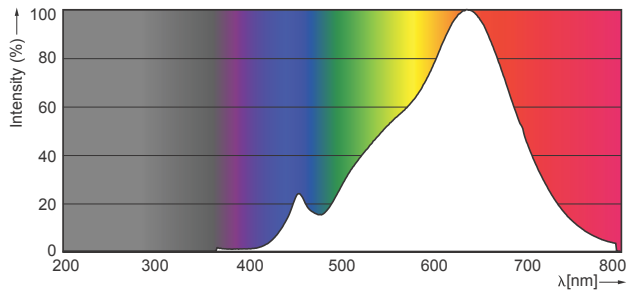

Product data

General Information	
Cap-Base	GU5.3 [GU5.3]
EU RoHS compliant	Yes
Nominal Lifetime (Nom)	40000 h
Switching Cycle	50000X
Technical Type	7.2-50W
Light Technical	
Color Code	927
Beam Angle (Nom)	36 °
Luminous Flux (Nom)	450 lm
Luminous Intensity (Nom)	1350 cd
Color Designation	Warm White (WW)
Correlated Color Temperature (Nom)	2700 K
Luminous Efficacy (rated) (Nom)	62.50 lm/W
Color Consistency	<3
Color Rendering Index (Nom)	97

Material Nr. (12NC) 929001242508

Net Weight (Piece) 0.034 kg

Dimensional drawing

MR16 12V 7.2-50W 420lm 36D 2700K GU5.3 D

Product	D	C
MASTER LED MR16 ExpertColor 7.2-50W 927 36D	51 mm	46 mm

Photometric data

MAS LED ExpertColor 7.2-50W MR16 GU5.3 927

MAS LED ExpertColor 7.2-50W MR16 GU5.3 927 36D

MASTER LEDspot ExpertColor LV

Photometric data

MAS LED ExpertColor 7.2-50W MR16 GU5.3 927 36D

Lifetime

Master LEDspot ExpertColor LV 50W EZ10 927 10D