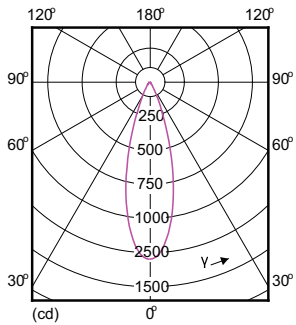

MASTER LEDspot ExpertColor LV

Photometric data

MAS LED ExpertColor 7.2-50W MR16 GU5.3 927 36D