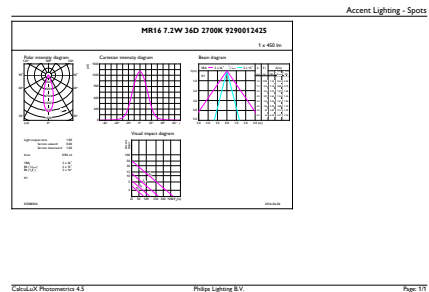

Material Nr. (12NC) 929001242508

Net Weight (Piece) 0.034 kg

Dimensional drawing

MR16 12V 7.2-50W 420lm 36D 2700K GU5.3 D

Product	D	C
MASTER LED MR16 ExpertColor 7.2-50W 927 36D	51 mm	46 mm

Photometric data

MAS LED ExpertColor 7.2-50W MR16 GU5.3 927

MAS LED ExpertColor 7.2-50W MR16 GU5.3 927 36D

MASTER LEDspot ExpertColor LV

Photometric data

MAS LED ExpertColor 7.2-50W MR16 GU5.3 927 36D

Lifetime

Master LEDspot ExpertColor LV 50W EZ10 927 10D