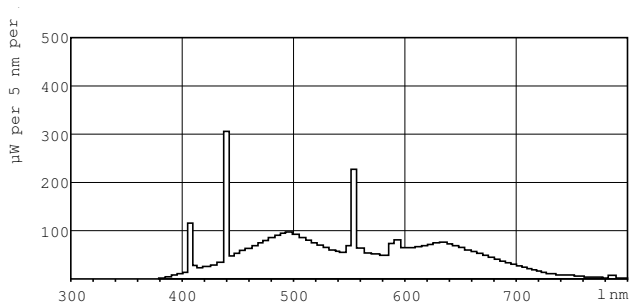

MASTER TL-D 90 Graphica

Temperature

Design Temperature (Nom) 25 °C

Controls and dimming

Dimmable Yes

Mechanical and housing

Bulb Shape T8 [26 mm (T8)]

Approval and application

Energy Efficiency Class G

Mercury (Hg) Content (Nom) 1.7 mg

Energy Consumption kWh/1000 h 37 kWh

EPREL Registration Number 423528

Product data

Full product code 871150088836525

Order product name MASTER TL-D 90 Graphica 36W/965 SLV/10

EAN/UPC - Product 8711500888365

Order code 928044796581

Numerator - Quantity Per Pack 1

Local code description 8343983

Numerator - Packs per outer box 10

Material Nr. (12NC) 928044796581

Net Weight (Piece) 135.000 g

ILCOS Code FD-36/65/1A-E-G13

Dimensional drawing

Product	D (max)	A (max)	B (max)	B (min)	C (max)
MASTER TL-D 90 Graphica 36W/965 SLV/10	28 mm	1199.4 mm	1206.5 mm	1204.1 mm	1213.6 mm

MASTER TL-D 90 Graphica 36W/965 SLV/10

Photometric data

Lightcolor TL-D Graphica /965

Lightcolor TL-D Graphica /965