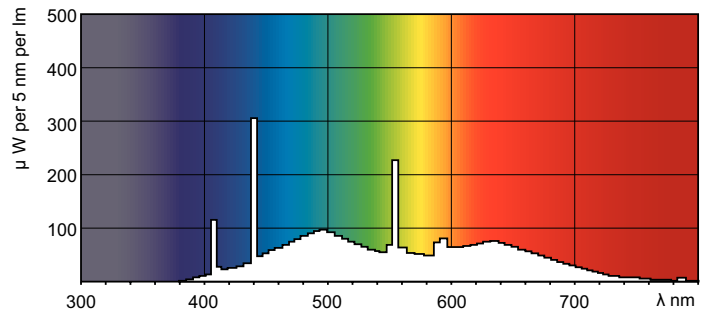

MASTER TL-D 90 Graphica

Temperature

Design Temperature (Nom) 25 °C

Controls and dimming

Dimmable Yes

Mechanical and housing

Bulb Shape T8 [26 mm (T8)]

Approval and application

Energy Efficiency Class G

Mercury (Hg) Content (Nom) 1.7 mg

Energy Consumption kWh/1000 h 37 kWh

EPREL Registration Number 423528

Product data

Full product code 871150088836525

Order product name MASTER TL-D 90 Graphica 36W/965 SLV/10

EAN/UPC - Product 8711500888365

Order code 928044796581

Numerator - Quantity Per Pack 1

Local code description 8343983

Numerator - Packs per outer box 10

Material Nr. (12NC) 928044796581

Net Weight (Piece) 135.000 g

ILCOS Code FD-36/65/1A-E-G13

Dimensional drawing

Product	D (max)	A (max)	B (max)	B (min)	C (max)
MASTER TL-D 90 Graphica 36W/965 SLV/10	28 mm	1199.4 mm	1206.5 mm	1204.1 mm	1213.6 mm

MASTER TL-D 90 Graphica 36W/965 SLV/10

Photometric data

Lightcolor TL-D Graphica /965

Lightcolor TL-D Graphica /965