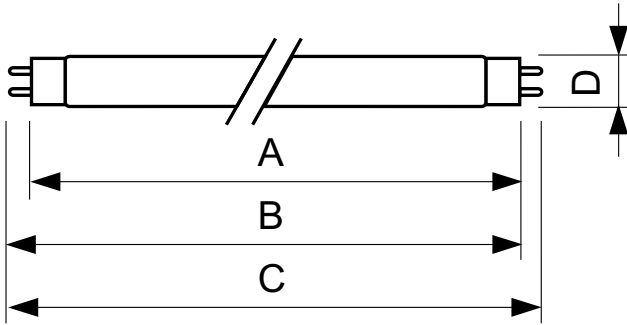

### Product data

General Information		Controls and Dimming	
Cap-Base	G13 [Medium Bi-Pin Fluorescent]	Dimmable	Yes
Life to 50% Failures (Nom)	5,000 hour(s)		
Light Technical		Mechanical and Housing	
Color Code	54-765	Bulb Shape	T8 [26 mm (T8)]
Luminous Flux	390 lumen		
Color Designation	Cool Daylight	Approval and Application	
Correlated Color Temperature (Nom)	6200 K	Mercury (Hg) Content (Nom)	8.0 mg
Color rendering index (CRI)	75		
Operating and Electrical		Product Data	
Power Consumption	10.0 W	Full product code	871150064130465
Lamp Current (Nom)	0.230 A	Order product name	TL-D 10W/54-765 1SL/50
Voltage (Nom)	46 V	Order code	928024005436
Voltage (Nom)	46 V	Numerator - Quantity Per Pack	1
		Numerator - Packs per outer box	50
		Material Nr. (12NC)	928024005436
		Full product name	TL-D 10W/54-765 1SL/50
		EAN/UPC - Case	8711500641311

## Dimensional drawing

Product	D (max)	A (max)	B (max)	B (min)	C (max)
TL-D 10W/54-765 1SL/50	28 mm	331.5 mm	338.6 mm	336.2 mm	345.7 mm

## Photometric data

Spectral Power Distribution Colour - TL-D 10W/54-765 1SL/50