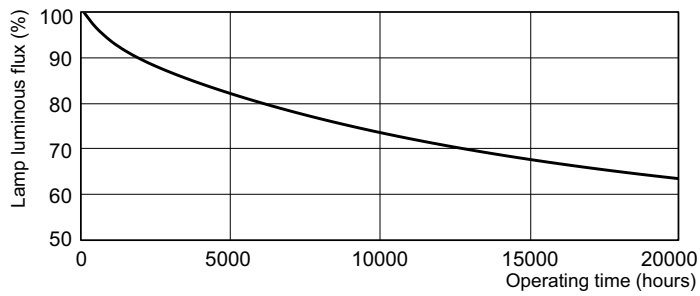

TL-D Standard Colours

Lifetime

Lumen Maintenance Diagram - TL-D 10W/54-765 1SL/50