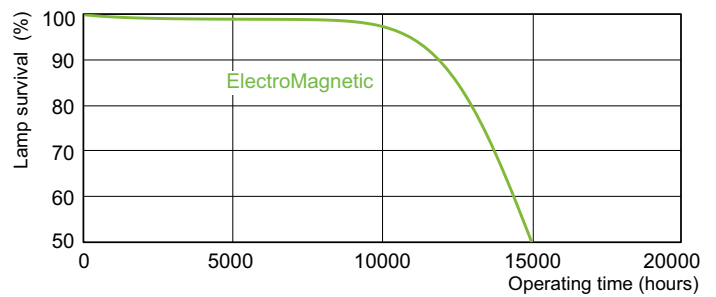

Life Expectancy Diagram - TL-D 10W/54-765 1SL/50