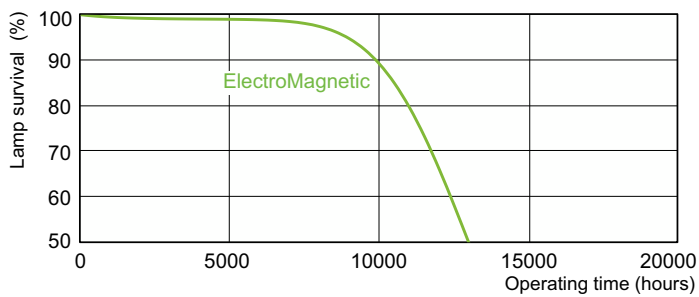

Lifetime

Life Expectancy Diagram - TL-D 10W/54-765 1SL/50