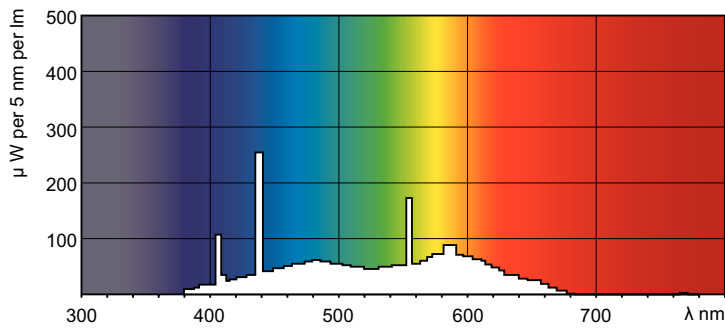

## TL-D 10W/54-765 1SL/50

TL-D Standard Colors lamps (tube diameter of 26 mm) create atmospheres from warm white to cool daylight. Lamps with moderate efficacy and color rendering.

### Product data

General Information		Controls and Dimming	
Cap-Base	G13 [Medium Bi-Pin Fluorescent]	Dimmable	Yes
Life to 50% Failures (Nom)	5,000 hour(s)		
Light Technical		Mechanical and Housing	
Color Code	54-765	Bulb Shape	T8 [26 mm (T8)]
Luminous Flux	390 lumen		
Color Designation	Cool Daylight	Approval and Application	
Correlated Color Temperature (Nom)	6200 K	Mercury (Hg) Content (Nom)	8.0 mg
Color rendering index (CRI)	75		
Operating and Electrical		Product Data	
Power Consumption	10.0 W	Full product code	871150064130465
Lamp Current (Nom)	0.230 A	Order product name	TL-D 10W/54-765 1SL/50
Voltage (Nom)	46 V	Order code	928024005436
Voltage (Nom)	46 V	Numerator - Quantity Per Pack	1
		Numerator - Packs per outer box	50
		Material Nr. (12NC)	928024005436
		Full product name	TL-D 10W/54-765 1SL/50
		EAN/UPC - Case	8711500641311

## Dimensional drawing

Product	D (max)	A (max)	B (max)	B (min)	C (max)
TL-D 10W/54-765 1SL/50	28 mm	331.5 mm	338.6 mm	336.2 mm	345.7 mm

## Photometric data

Spectral Power Distribution Colour - TL-D 10W/54-765 1SL/50