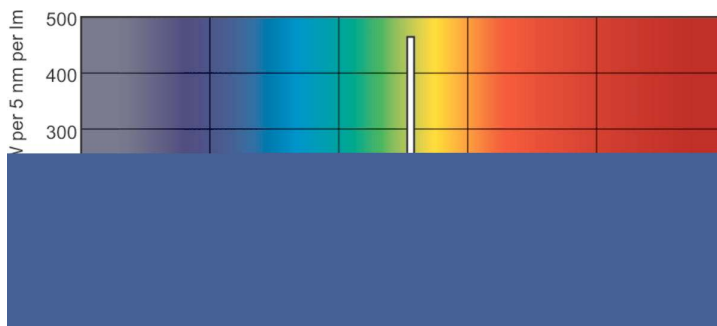

Product data

General Information		Color Rendering Index (Max)	
Cap-Base	G5 [G5]	Color Rendering Index (Max)	85
Life to 50% Failures Preheat (Nom)	20000 h	Color Rendering Index (Min)	80
Features	HO [High Output]	Color Rendering Index (Nom)	82
LSF Preheat 2000 h Rated	98 %	LLMF 2000 h Rated	95 %
LSF Preheat 4000 h Rated	97 %	LLMF 4000 h Rated	92 %
LSF Preheat 6000 h Rated	95 %	LLMF 6000 h Rated	91 %
LSF Preheat 8000 h Rated	93 %	LLMF 8000 h Rated	90 %
LSF Preheat 16000 h Rated	70 %	LLMF 12000 h Rated	90 %
LSF Preheat 20000 h Rated	50 %	LLMF 16000 h Rated	90 %
Light Technical		Operating and Electrical	
Color Code	865 [CCT of 6500K]	Power (Rated) (Nom)	54 W
Luminous Flux (Nom)	4700 lm	Lamp Current (Nom)	0.460 A
Luminous Flux (Rated) (Nom)	4420 lm		
Color Designation	Cool Daylight	Temperature	
Luminous Efficacy (@ Max Lumen, Rated) (Nom)	87.4 lm/W	Design Temperature (Nom)	30 °C
Correlated Color Temperature (Nom)	6500 K		
Luminous Efficacy (rated) (Nom)	81.9 lm/W		

Dimensional drawing

Product	D (max)	A (max)	B (max)	B (min)	C (max)
TL5 Essential HO 54W/865 1SL/40	17.0 mm	1149.0 mm	1156.1 mm	1153.7 mm	1163.2 mm

TL5 54W/865 HO ESSENTIAL

Photometric data

Lightcolor /865