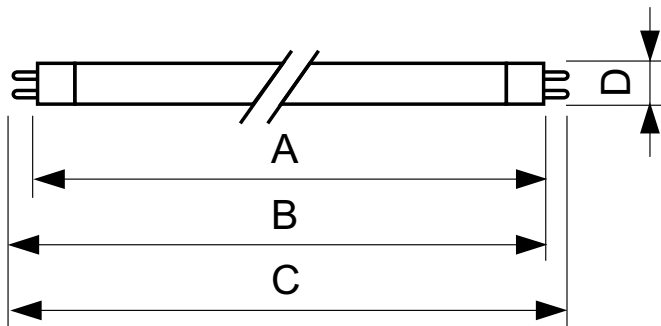

TL5 Essential HO Super 80

TL5 Essential HO 54W/865 1SL/40

Low-pressure mercury discharge T5 lamp with tubular 16 mm envelope and high lumen output.

Warnings and Safety

- 20,000 hours lifetime (50% survival point, 3-hour cycle) with ENEC-compliant preheat ballast Lifetime performance may differ on non-ENEC-compliant ballasts

Product data

General Information		Color Rendering Index (Max)	
Cap-Base	G5 [G5]	Color Rendering Index (Max)	85
Life to 50% Failures Preheat (Nom)	20000 h	Color Rendering Index (Min)	80
Features	HO [High Output]	Color Rendering Index (Nom)	82
LSF Preheat 2000 h Rated	98 %	LLMF 2000 h Rated	95 %
LSF Preheat 4000 h Rated	97 %	LLMF 4000 h Rated	92 %
LSF Preheat 6000 h Rated	95 %	LLMF 6000 h Rated	91 %
LSF Preheat 8000 h Rated	93 %	LLMF 8000 h Rated	90 %
LSF Preheat 16000 h Rated	70 %	LLMF 12000 h Rated	90 %
LSF Preheat 20000 h Rated	50 %	LLMF 16000 h Rated	90 %
Light Technical		Operating and Electrical	
Color Code	865 [CCT of 6500K]	Power (Rated) (Nom)	54 W
Luminous Flux (Nom)	4700 lm	Lamp Current (Nom)	0.460 A
Luminous Flux (Rated) (Nom)	4420 lm		
Color Designation	Cool Daylight	Temperature	
Luminous Efficacy (@ Max Lumen, Rated) (Nom)	87.4 lm/W	Design Temperature (Nom)	30 °C
Correlated Color Temperature (Nom)	6500 K		
Luminous Efficacy (rated) (Nom)	81.9 lm/W		

TL5 Essential HO Super 80

Controls and Dimming	
Dimmable	Yes
Mechanical and Housing	
Bulb Shape	T5 [16 mm (T5)]
Approval and Application	
Mercury (Hg) Content (Nom)	2.0 mg
Energy Consumption kWh/1000 h	54 kWh
Product Data	
Full product code	871829117838500

Dimensional drawing

Product	D (max)	A (max)	B (max)	B (min)	C (max)
TL5 Essential HO 54W/865 1SL/40	17.0 mm	1149.0 mm	1156.1 mm	1153.7 mm	1163.2 mm

TL5 54W/865 HO ESSENTIAL

Photometric data

Lightcolor /865