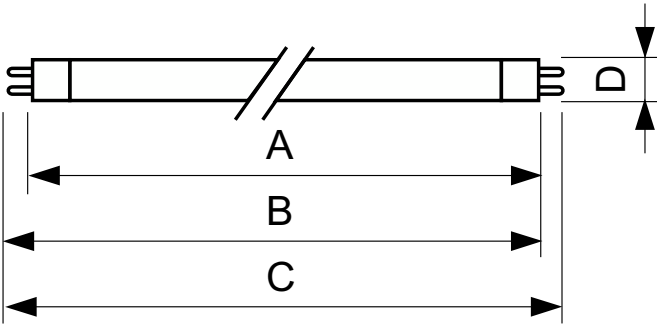

## Dimensional drawing

| Product                      | D (max) | A (max)    | B (max)    | B (min)    | C (max)    |
|------------------------------|---------|------------|------------|------------|------------|
| TL5 Essential 28W/830 1SL/40 | 17.0 mm | 1,149.0 mm | 1,156.1 mm | 1,153.7 mm | 1,163.2 mm |