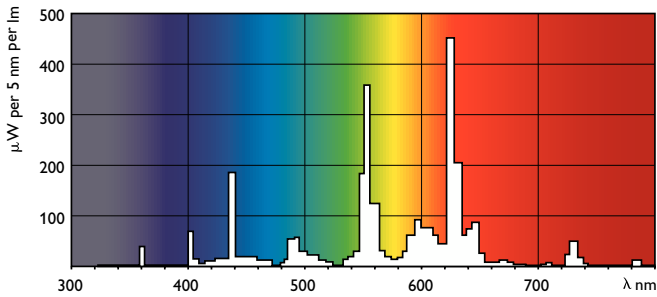

## Photometric data

Spectral Power Distribution Colour - TL5 Essential 28W/830 1SL/40