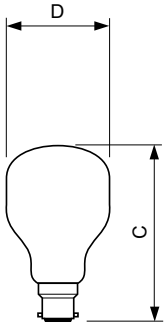

Softone Standard T-shape

Softone 60W B22 230V T55 WH U 1CT/100

T-shaped gas-filled lamps with a modern appearance

Product data

General information	
Cap-Base	B22 [B22]
Operating Position	UNIVERSAL [Universal]
Nominal Lifetime (Nom)	1000 h
Rated Lifetime (Hours)	1000 h
Light technical	
Luminous Flux (Nom)	630 lm
Color Rendering Index (Nom)	100
Operating and electrical	
Power (Rated) (Nom)	60 W
Voltage (Nom)	230 V
Controls and dimming	
Dimmable	Yes

Mechanical and housing	
Bulb Finish	Soft White
Bulb Shape	T17 [Diameter: 2.125 inch]
Product data	
Full product code	890143700491800
Order product name	Softone 60W B22 230V T55 WH U 1CT/100
EAN/UPC - Product	8901437004918
Order code	926000205012
Numerator - Quantity Per Pack	1
Numerator - Packs per outer box	100
Material Nr. (12NC)	926000205012
Net Weight (Piece)	0.031 kg
ILCOS Code	IAT/W-60-230-B22d-55

Softone Standard T-shape

Dimensional drawing

Product	D	C (max)
Softone 60W B22 230V T55 WH U 1CT/100	55 mm	93.5 mm

Softone 60W B22 230V T55 WH U 1CT/100