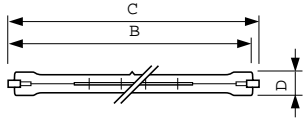

Plusline Small

PLUS PRO S 1000W 240-250V CL 1SL

Mains-voltage linear lamp giving white halogen light

Product data

General Information	
Cap-Base	R7S [R7s]
Operating Position	UNIVERSAL [Universal]
Rated Lifetime (Hours)	2000 h
Light Technical	
Luminous Flux (Nom)	22000 lm
Operating and Electrical	
Power (Rated) (Nom)	1000 W
Voltage (Nom)	240-250 V
Mechanical and Housing	
Bulb Finish	Clear

Bulb Shape	T37 [T 37mm]
Product Data	
Full product code	890143700337900
Order product name	PLUS PRO S 1000W 240-250V CL 1SL
EAN/UPC - Product	8901437003379
Order code	923880045799
Numerator - Quantity Per Pack	1
Numerator - Packs per outer box	200
Material Nr. (12NC)	923880045799
Net Weight (Piece)	0.014 kg

Plusline Small

Dimensional drawing

Product	D (max)	C (max)
PLUS PRO S 1000W 240-250V CL 1SL	12.75 mm	114.2 mm

Linear 1000W R7s 240-250V CL U