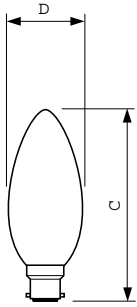

Standard Candle B35 clear

230V 25W CANDLE BC CLEAR

Flame-shaped bulb with clear glass and vacuum- or gas-filled bulb with B- or E-base

Product data

General Information	
Cap-Base	B22 [B22]
Operating Position	UNIVERSAL [Universal]
Nominal Lifetime (Nom)	1000 h
Rated Lifetime (Hours)	1000 h
Light Technical	
Luminous Flux (Nom)	205 lm
Color Rendering Index (Nom)	100
Operating and Electrical	
Power (Rated) (Nom)	25 W
Voltage (Nom)	230 V
Controls and Dimming	
Dimmable	Yes

Mechanical and Housing	
Bulb Finish	Clear
Bulb Shape	B35 [B 35mm]
Product Data	
Full product code	890143700285300
Order product name	230V 25W CANDLE BC CLEAR
EAN/UPC - Product	8901437002853
Order code	921485544299
Numerator - Quantity Per Pack	1
Numerator - Packs per outer box	300
Material Nr. (12NC)	921485544299
Net Weight (Piece)	0.015 kg
ILCOS Code	IBB/C-25-230-B22d-35

Standard Candle B35 clear

Dimensional drawing

Product	D	C (max)
230V 25W CANDLE BC CLEAR	35 mm	94.5 mm

CAN STD 25W B22 230V B35 CL