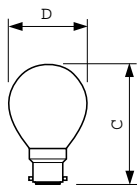

Nightlight

Dimensional drawing

Product	D	C (max)
Nightlight 10W B22/ALC 230V P45 FR U 1CT/100	45 mm	69 mm

NIGHTLIG 10W B22 230V P45 FR