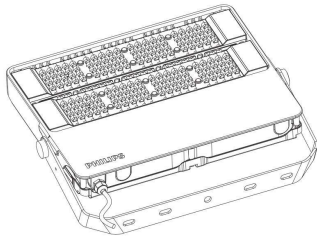

Tango XL LED Floodlight BVP485

Optical cover/lens material	Polycarbonate
Mounting device	Via U Shaped Bracket, Aiming Scale Angle, Universal Installation
Color	Gray

Approval and application

Ingress protection code	IP66 [Dust penetration-protected, jet-proof]
Mech. impact protection code	CHOC [6 J (IK08)]
Surge Protection (Common/Differential)	Surge protection level until 10 kV

Initial performance (IEC compliant)

Initial luminous flux (system flux)	48500 lm
Initial LED luminaire efficacy	120 lm/W
Init. Corr. Color Temperature	3000 K
Init. Color Rendering Index	>70
Initial input power	400 W
Power consumption tolerance	+/-10%

Over time performance (IEC compliant)

Median useful life L70B50	50000 h

Application conditions

Ambient temperature range	0 to +35 °C

Product data

Order product name	BVP485 LED450 WW FLNB PSU SPD GR
Order code	919515813829
Numerator - Quantity Per Pack	1
Numerator - Packs per outer box	1
Material Nr. (12NC)	919515813829
Net Weight (Piece)	12.000 kg

Dimensional drawing

BVP485 LED450 WW FLNB PSU SPD GR