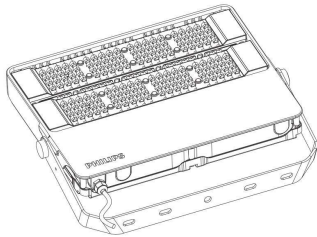

Tango XL LED Floodlight BVP485

Optical cover/lens material	Polycarbonate
Mounting device	Via U Shaped Bracket, Aiming Scale Angle, Universal Installation
Color	Gray

Approval and Application

Ingress protection code	IP66 [Dust penetration-protected, jet-proof]
Mech. impact protection code	CHOC [6 J (IK08)]
Surge Protection (Common/Differential)	Surge protection level until 10 kV

Initial Performance (IEC Compliant)

Initial luminous flux (system flux)	54000 lm
Initial LED luminaire efficacy	120 lm/W
Init. Corr. Color Temperature	3000 K
Init. Color Rendering Index	>70
Initial input power	450 W
Power consumption tolerance	+/-10%

Over Time Performance (IEC Compliant)

Median useful life L70B50	50000 h

Application Conditions

Ambient temperature range	0 to +35 °C

Product Data

Order product name	BVP485 LED500 WW FLNB PSU SPD GR
Order code	919515813827
Numerator - Quantity Per Pack	1
Numerator - Packs per outer box	1
Material Nr. (12NC)	919515813827
Net Weight (Piece)	12.000 kg

Dimensional drawing

Outdoor Luminaires