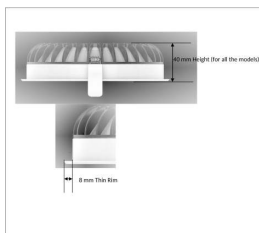

GreenPerform Sleek

Initial Performance (IEC Compliant)

Initial luminous flux (system flux)	1000 lm
Initial LED luminaire efficacy	110 lm/W
Init. Corr. Color Temperature	3000 K
Init. Color Rendering Index	>80
Initial chromaticity	<5
Initial input power	9 W
Power consumption tolerance	+/-10%

Over Time Performance (IEC Compliant)

Median useful life L70B50	50000 h

Application Conditions

Ambient temperature range	0 to +45 °C

Product Data

Order product name	DN295B LED10S-3000 PSU WH
Order code	919515812851
Numerator - Quantity Per Pack	1
Numerator - Packs per outer box	20
Material Nr. (12NC)	919515812851
Net Weight (Piece)	0.230 kg

Dimensional drawing

Indoor Luminaires