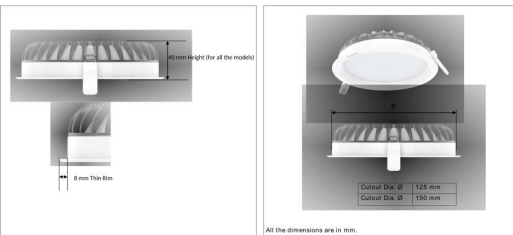

GreenPerform Sleek

Initial Performance (IEC Compliant)

Initial luminous flux (system flux)	800 lm
Initial LED luminaire efficacy	110 lm/W
Init. Corr. Color Temperature	3000 K
Init. Color Rendering Index	>80
Initial chromaticity	<5
Initial input power	7 W
Power consumption tolerance	+/-10%

Over Time Performance (IEC Compliant)

Median useful life L70B50	50000 h

Application Conditions

Ambient temperature range	0 to +45 °C

Product Data

Order product name	DN295B LED8S-3000 PSU WH
Order code	919515812848
Numerator - Quantity Per Pack	1
Numerator - Packs per outer box	20
Material Nr. (12NC)	919515812848
Net Weight (Piece)	0.230 kg

Dimensional drawing

Product: GreenPerform Sleek
Type: DN295B/DN295C
Application: Indoor Industrial

Indoor Luminaires