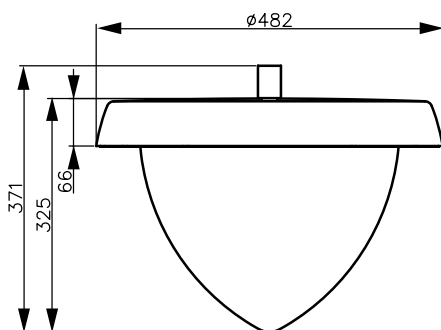

Initial Performance (IEC Compliant)

Initial luminous flux (system flux)	12000 lm
Luminous flux tolerance	+/-10%
Initial LED luminaire efficacy	120 lm/W
Init. Corr. Color Temperature	4000 K
Init. Color Rendering Index	≥70
Initial input power	100 W
Power consumption tolerance	+/-10%

Application Conditions

Ambient temperature range	-40 to +50 °C

Product Data

Full product code	911401727792
Order product name	BSS461 LED120 NW 110-277V CLASSIC
Order code	911401727792
Numerator - Quantity Per Pack	1
Numerator - Packs per outer box	1
Material Nr. (12NC)	911401727792
Net Weight (Piece)	8.449 kg

Dimensional drawing

UNIUrban BDP461/BGP461/BSP461/BSS461