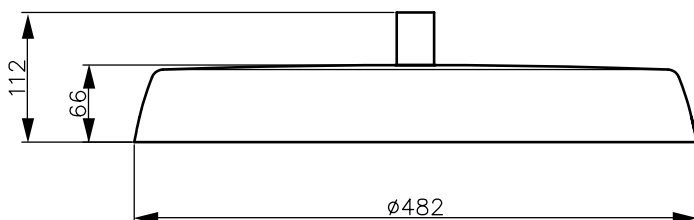

Initial Performance (IEC Compliant)

Initial luminous flux (system flux)	4000 lm
Luminous flux tolerance	+/-10%
Initial LED luminaire efficacy	120 lm/W
Init. Corr. Color Temperature	3000 K
Init. Color Rendering Index	≥70
Initial input power	33 W
Power consumption tolerance	+/-10%

Application Conditions

Ambient temperature range	-40 to +50 °C

Product Data

Full product code	911401727642
Order product name	BSP461 LED40 WW 110-277V TA
Order code	911401727642
Numerator - Quantity Per Pack	1
Numerator - Packs per outer box	1
Material Nr. (12NC)	911401727642
Net Weight (Piece)	8.699 kg

Dimensional drawing

UNIUrban BDP461/BGP461/BSP461/BSS461