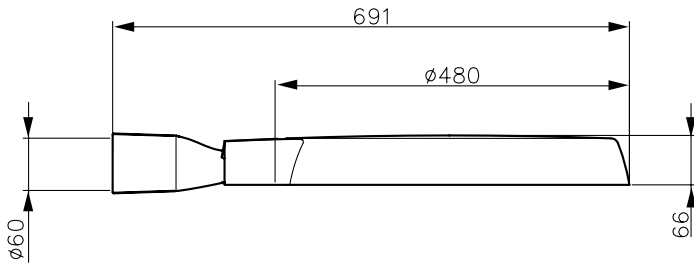

Mech. impact protection code	IK08 [5 J vandal-protected]
Initial Performance (IEC Compliant)	
Initial luminous flux (system flux)	4000 lm
Luminous flux tolerance	+/-10%
Initial LED luminaire efficacy	120 lm/W
Init. Corr. Color Temperature	4000 K
Init. Color Rendering Index	≥70
Initial input power	33 W
Power consumption tolerance	+/-10%
Application Conditions	
Ambient temperature range	-40 to +50 °C

Product Data	
Full product code	911401727532
Order product name	BGP461 LED40 NW 110-277V TA
Order code	911401727532
Numerator - Quantity Per Pack	1
Numerator - Packs per outer box	1
Material Nr. (12NC)	911401727532
Net Weight (Piece)	9.849 kg

Dimensional drawing

UNIUrban BDP461/BGP461/BSP461/BSS461