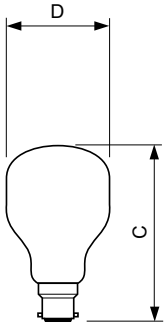

## Dimensional drawing

Product	D	C (max)
Softone 100W B22 230V T55 WH U 1CT/100	55 mm	93.5 mm
Softone 60W B22 230V T55 WH U 1CT/100	55 mm	93.5 mm
Softone 40W B22 230V T55 WH U 1CT/100	55 mm	93.5 mm