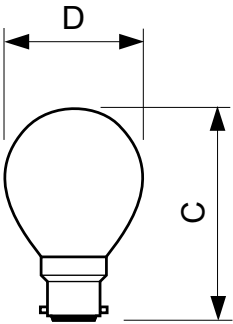

### Dimensional drawing

Product	D	C (max)
230V 15W GLS CLEAR BAYONET CAP	45 mm	71.5 mm