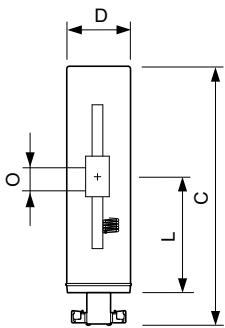

## Dimensional drawing

Product	D (max)	D	O	L (min)	L (max)	L	C (max)
MASTERColour CDM-	13.2 mm	0.44	4 mm	22.3	22.9 mm	22.6	52 mm
Tm Mini 35W/930		in		mm		mm	
PGJ5 1CT/12							